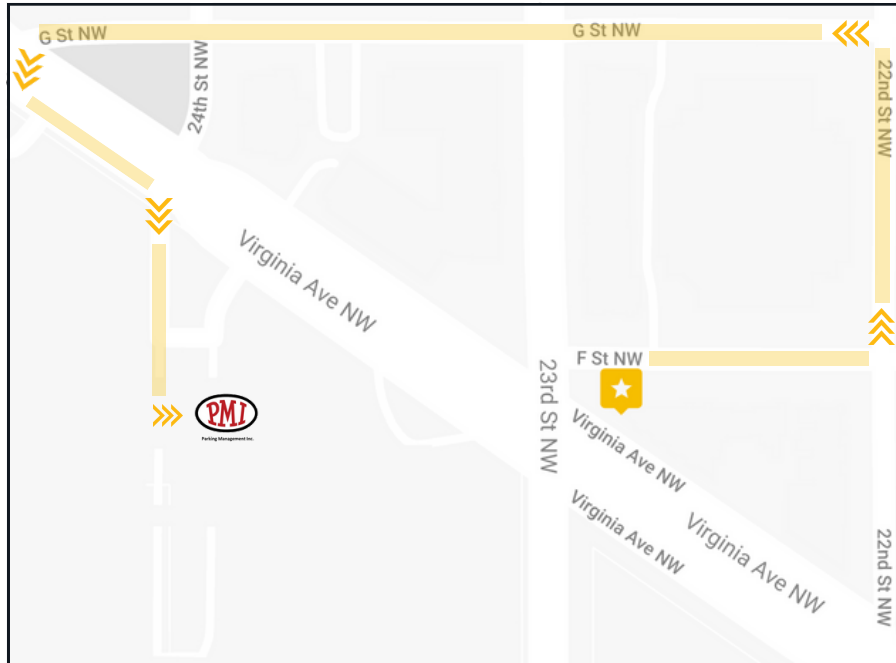

COLUMBIA PLAZA PMI PARKING

2400 VIRGINIA AVE NW

ASK THE FRONT DESK FOR A DISCOUNT VOUCHER

TAKE A TICKET AS YOU ENTER THE GARAGE

From Hotel Hive :

- Take F St NW towards 22nd St NW
- Left on 22nd St NW
- Left on G St NW
- **Wide left** on Virginia Ave
(THEN KEEP RIGHT TO AVOID THE RAMP)
- Right into Columbia Plaza
- Keep right for PMI daily parking garage
(DO NOT GO DOWN THE RAMP, LOOP AROUND TO THE RIGHT)

USE YOUR ORIGINAL TICKET AND FOLLOW IT
WITH THE DISCOUNT VOUCHER WHEN EXITING

Columbia Plaza

PMI Parking